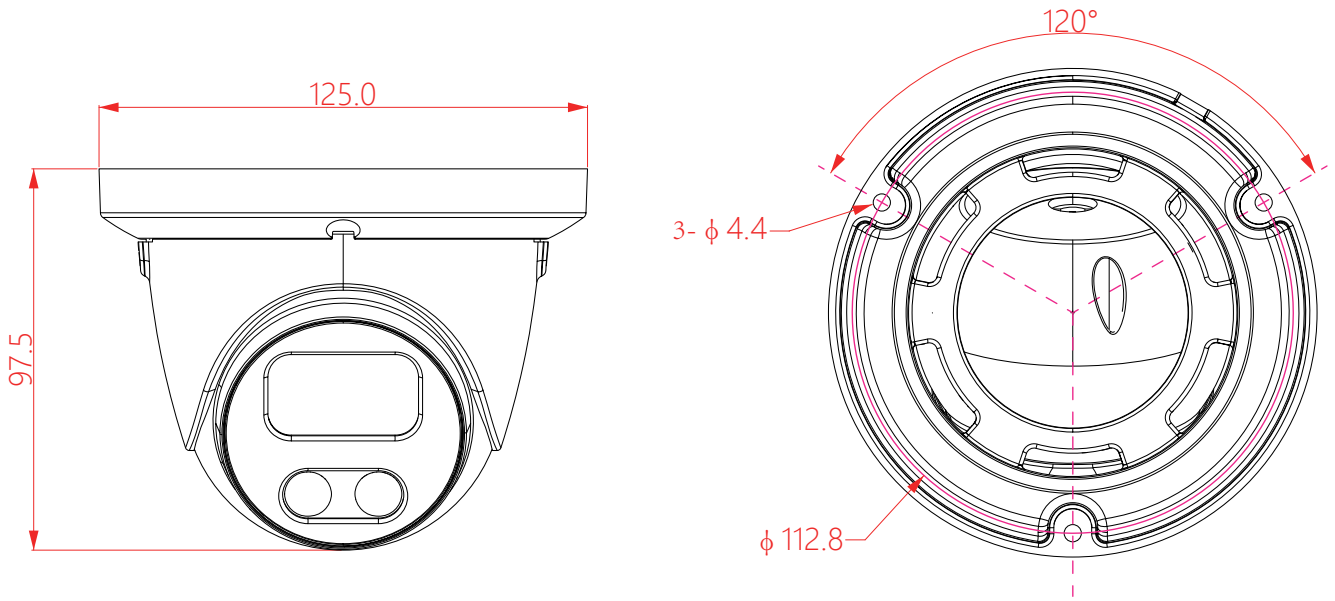

## General

Housing	Metal, IP67
Anti-cut Bracket	NO
IR Cut Filter	YES
Operation Temperature	-30℃ ~ +60℃ RH95% Max
Storage Temperature	-30℃ ~ +60℃ RH95% Max
Power Source	DC12V±10%, 500mA
Dimension	∅ 125 x 90.5 mm
Weight (N.W./G.W.)	Approx. 545 g / Approx. 682 g

## Dimensions (mm)